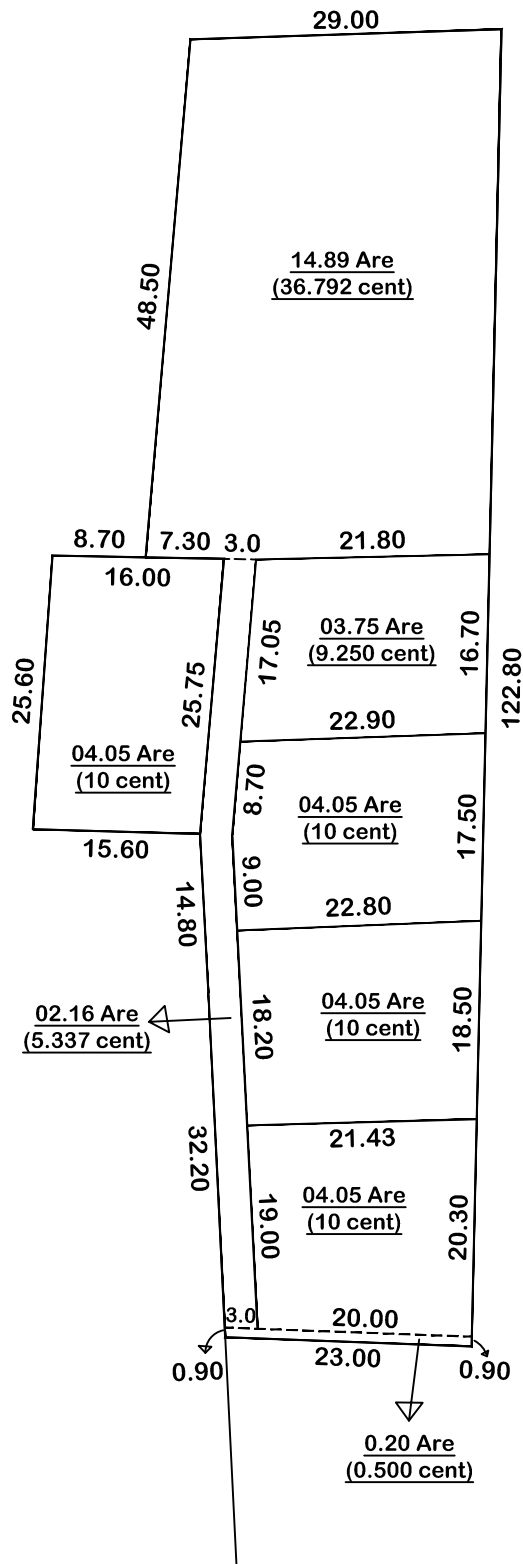

DISTRICT : KANNUR

VILLAGE : CHERUTHAZHAM

R. S. No.

TALUK : PAYYANNUR

DESOM : CHERUTHAZHAM

Block No. 147

AREA : 37.20 Are (91.919 cent)

SCALE 1 : 700

Name of Owner :

\* All dimensions are in meters